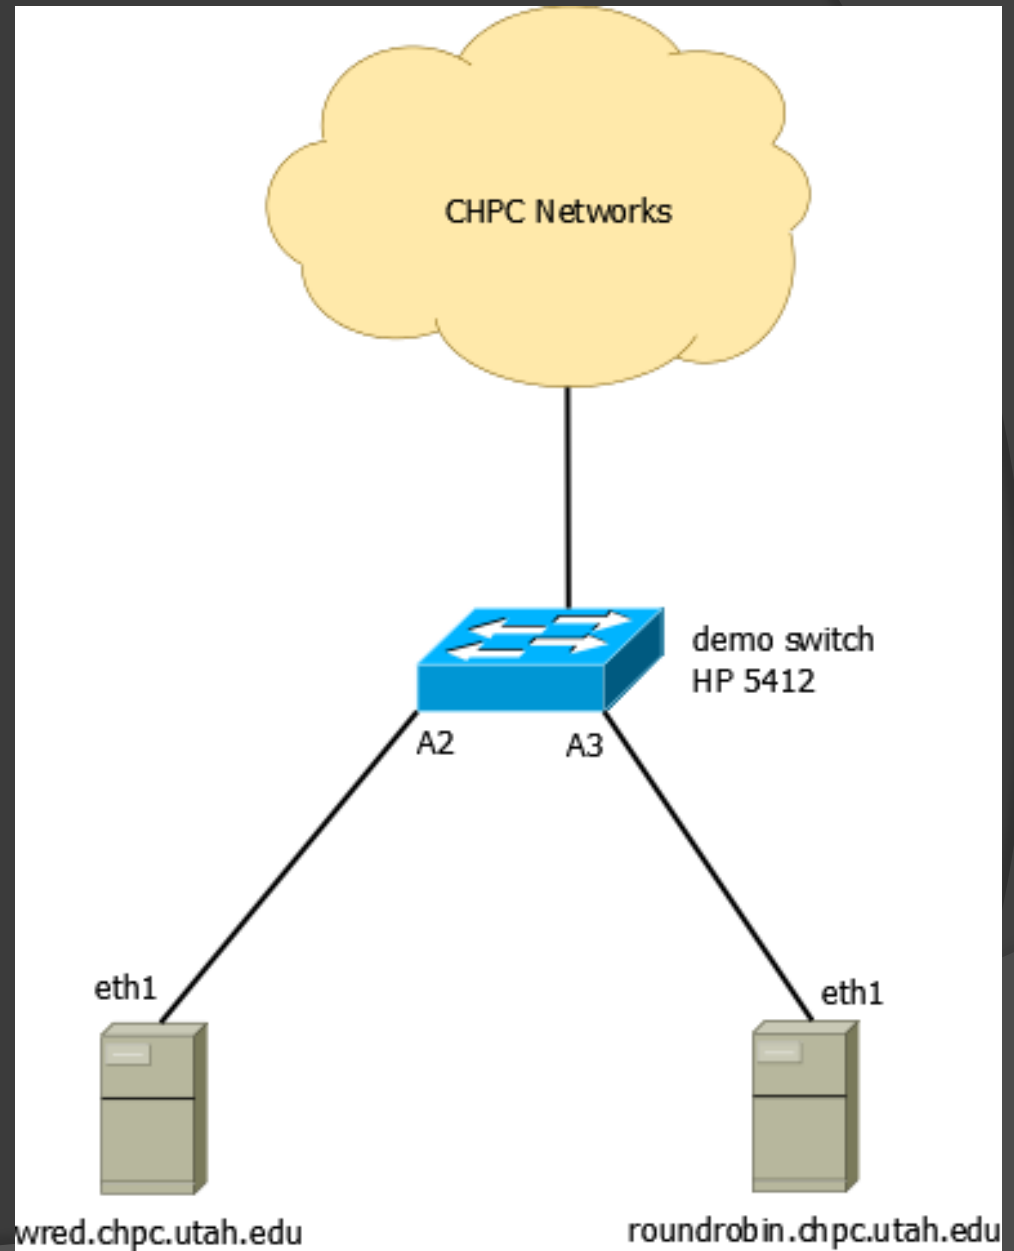

NETWORK AND SERVER MONITORING WITH CACTI

Tom Ammon, Network Engineer, CHPC

Monitoring at CHPC

Status (**Up** / **Down**)

Trending (

)

Cacti

RRDtool frontend and graph management

Templating System

Plugin System

Cacti Internals

RRDtool
logging & graphing

Demo...

Demo...

- ⦿ Tour of the interface
- ⦿ Add a device
- ⦿ View types (list, tree, preview)
- ⦿ Plugin: Realtime
- ⦿ Plugin: Weathermap
- ⦿ Server – wx1
- ⦿ Script to Graph – ping sweep 155.101.8/24
- ⦿ Check back to device added