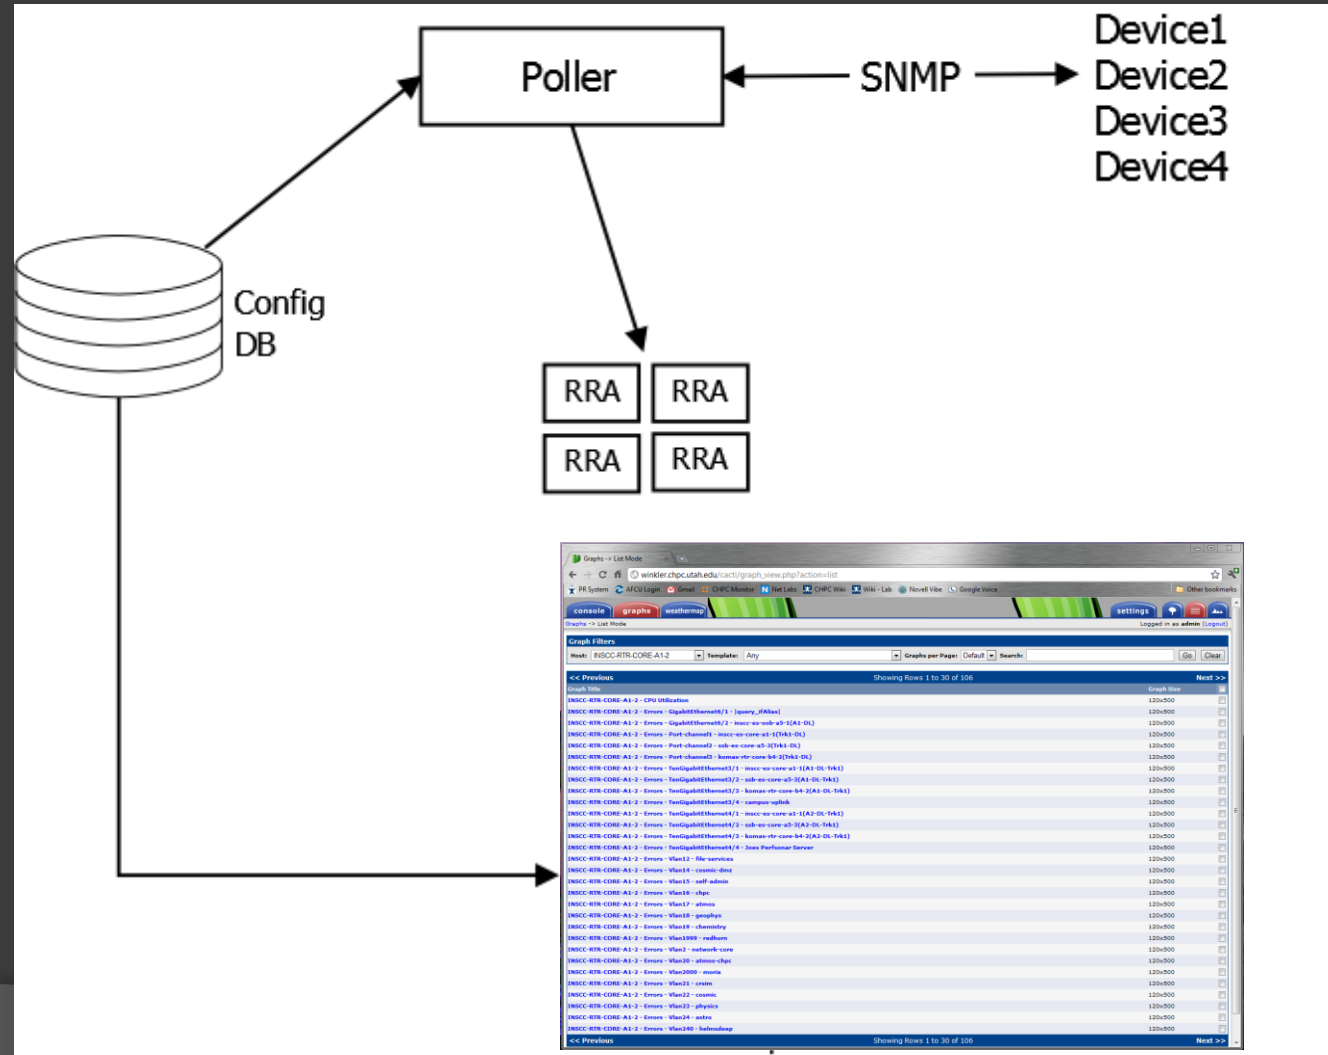

NETWORK AND SERVER MONITORING WITH CACTI

Tom Ammon, Network Engineer, CHPC

Monitoring at CHPC

Status (**Up** / **Down**)

Trending (

)

Cacti

RRDtool frontend and graph management

Templating System

Plugin System

Cacti Internals

RRDtool
logging & graphing

Demo...

Demo...

- ⦿ Tour of the interface
- ⦿ Add a device
- ⦿ View types (list, tree, preview)
- ⦿ Plugin: Realtime
- ⦿ Plugin: Weathermap
- ⦿ Server – wx1
- ⦿ Script to Graph – ping sweep 155.101.8/24
- ⦿ Check back to device added