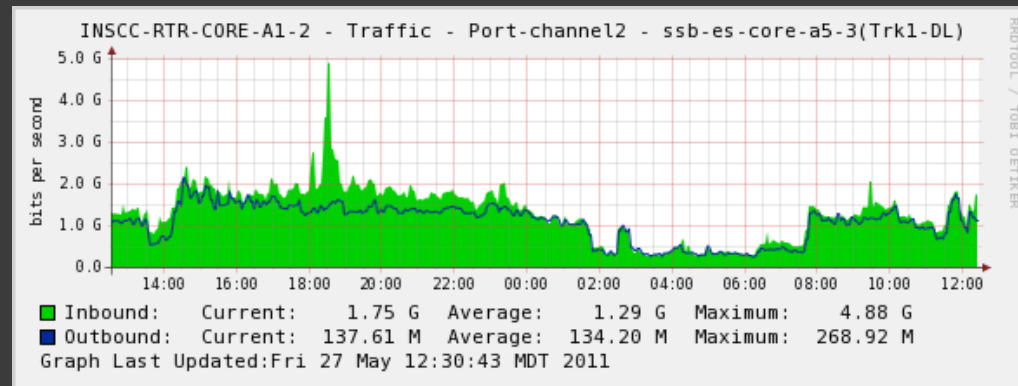

Monitoring at CHPC

Status (**Up** / **Down**)

Trending (

)